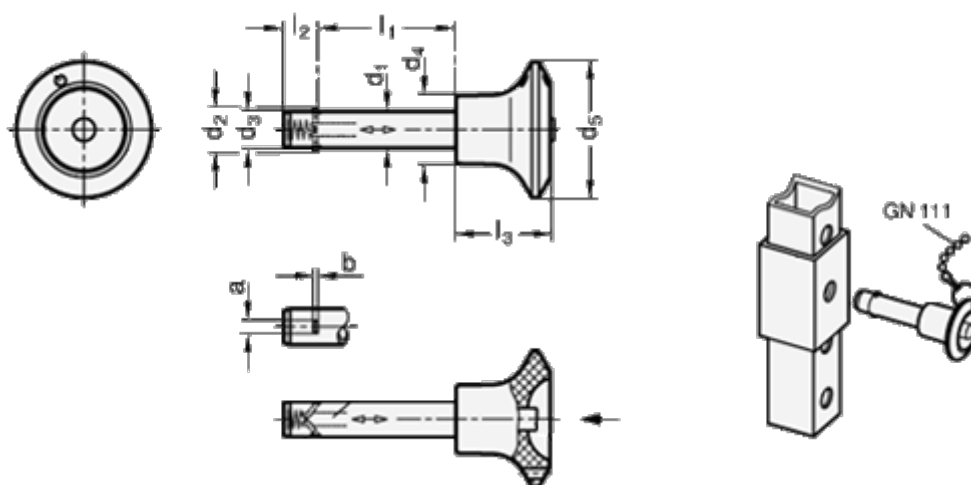

# Data Sheet

Article number: 2011461235

Description: E+G Stainless steel lock pin  
GN 114.6-12-35

## Measures

a = 61.0	l3 = 26
d1 = 12	Resilience (N) = 4
d2 = 14.8	
d3 = 11.9	
d4 = 18.0	
d5 = 34	
l1 = 35	
l2 = 11.3	